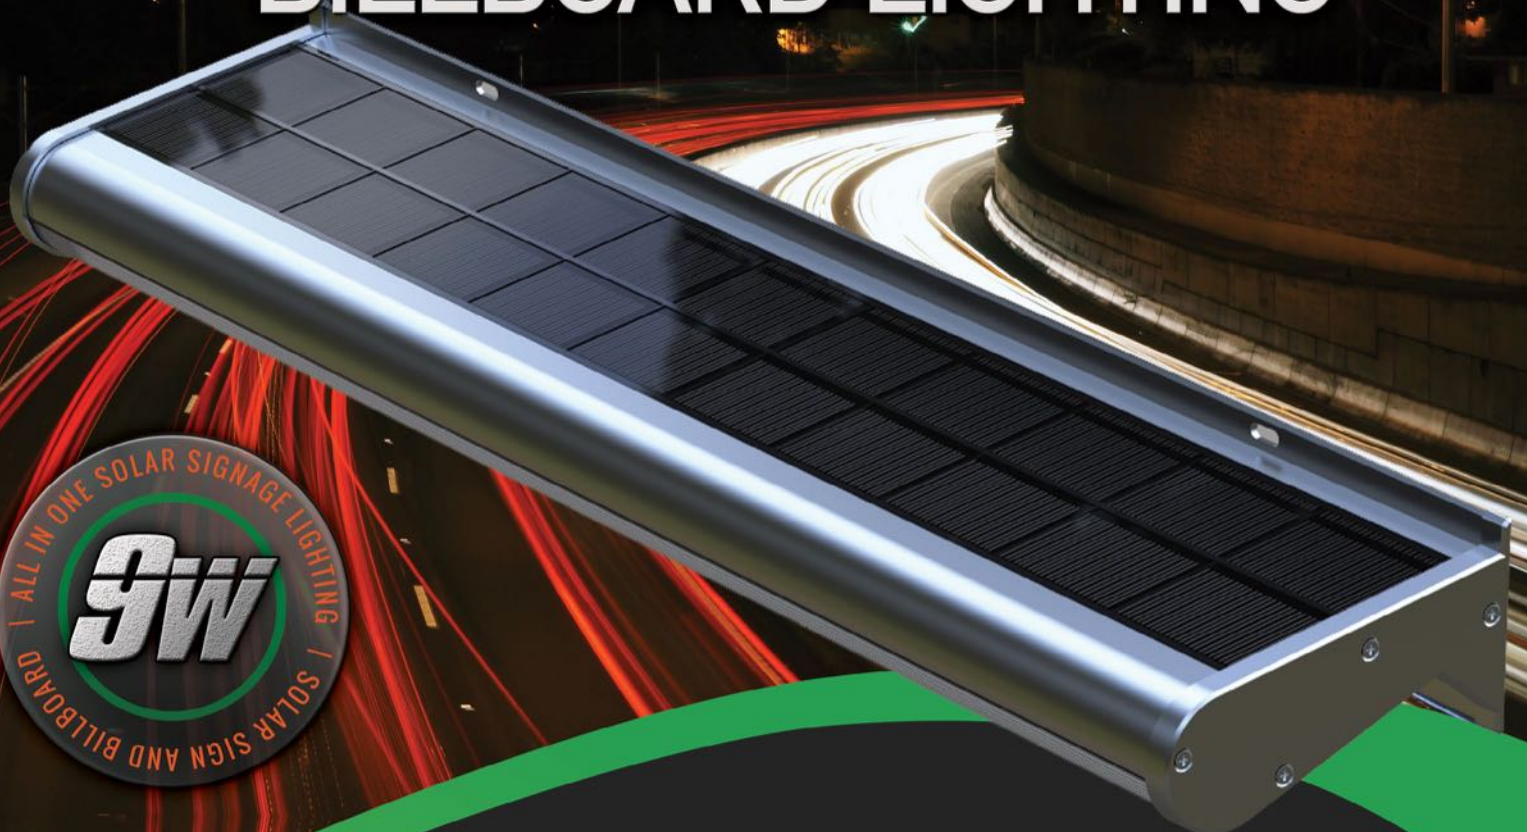

# SOLAR SIGNAGE & BILLBOARD LIGHTING

### GFS-9-NEO Solar Powered Sign & Billboard Lighting

All in one solar signage and billboard light. Wall mountable unit with built in solar panel, perfect for lighting signage and billboards without access to electricity. The GFS-9-NEO automatically detects sunset and runs for 5hrs at full brightness then dims down to 25% brightness mode until dawn.

## SOLAR SIGN + BILLBOARD LIGHT

MODEL NO.	GFS-9-NEO
Solar Panel	9W Solar Panel
LED / LED QTY	Power 10W, 48pcs, Pure white
Charging Time	7-8hrs Charge Time
Operation Time	2-3 Days from Full Charge
Battery	18650 li-ion battery 17600mAh
Material	Aluminum + ABS
IP Rating	65
Working Temp.	-25°C to 65°C
Storage Temp.	-25°C +65°C
Working Lifespan	> 50,000 Hrs
Exterior Colour	Silver ABS
Warranty	12 Months