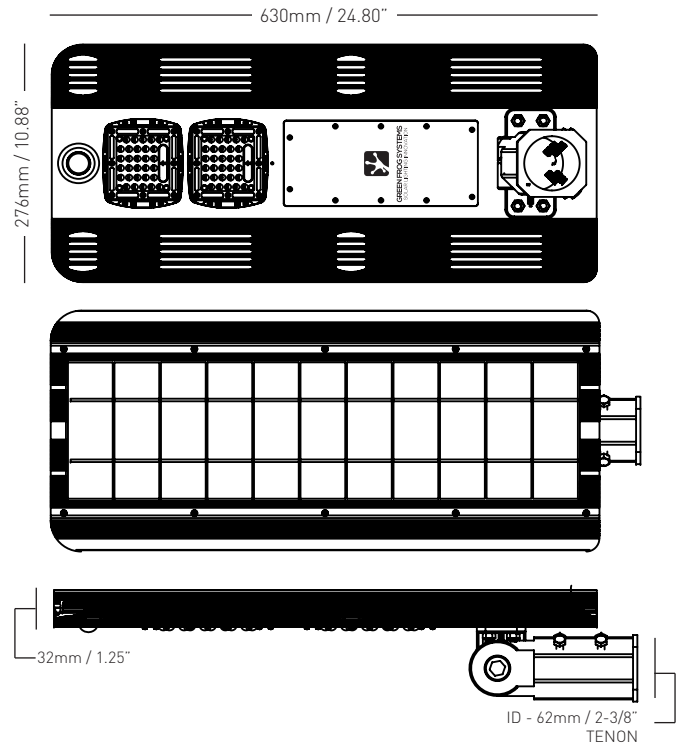

GUARDIAN-15