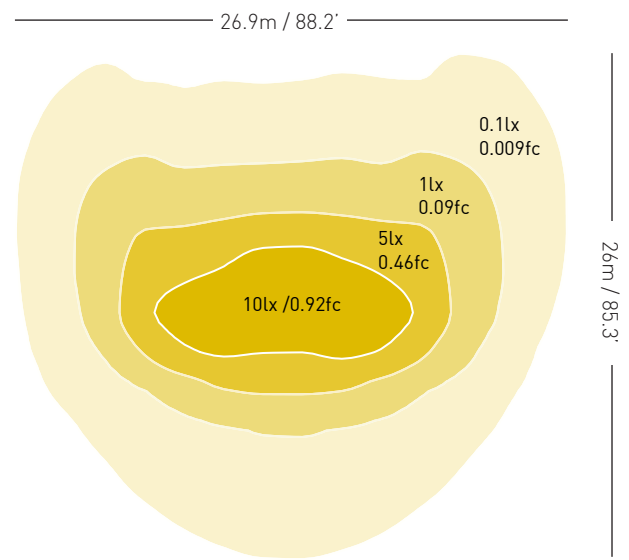

GUARDIAN-15 - MH 6m / 19ft @ 15° TILT