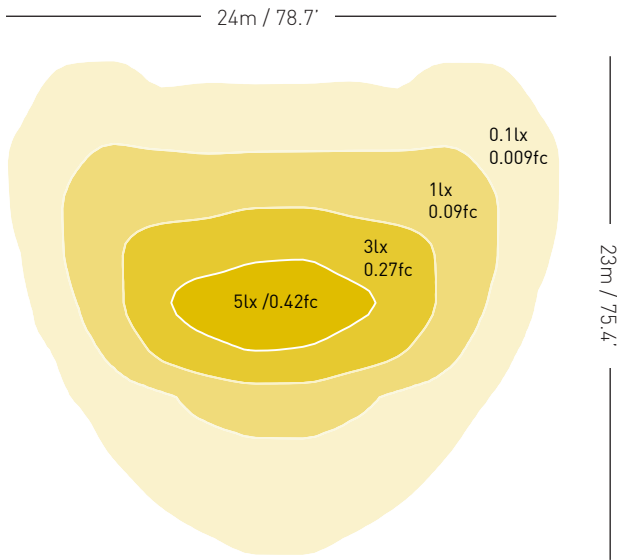

LIGHT DISTRIBUTION

GUARDIAN-7 - MH 6m / 19ft @ 15° TILT