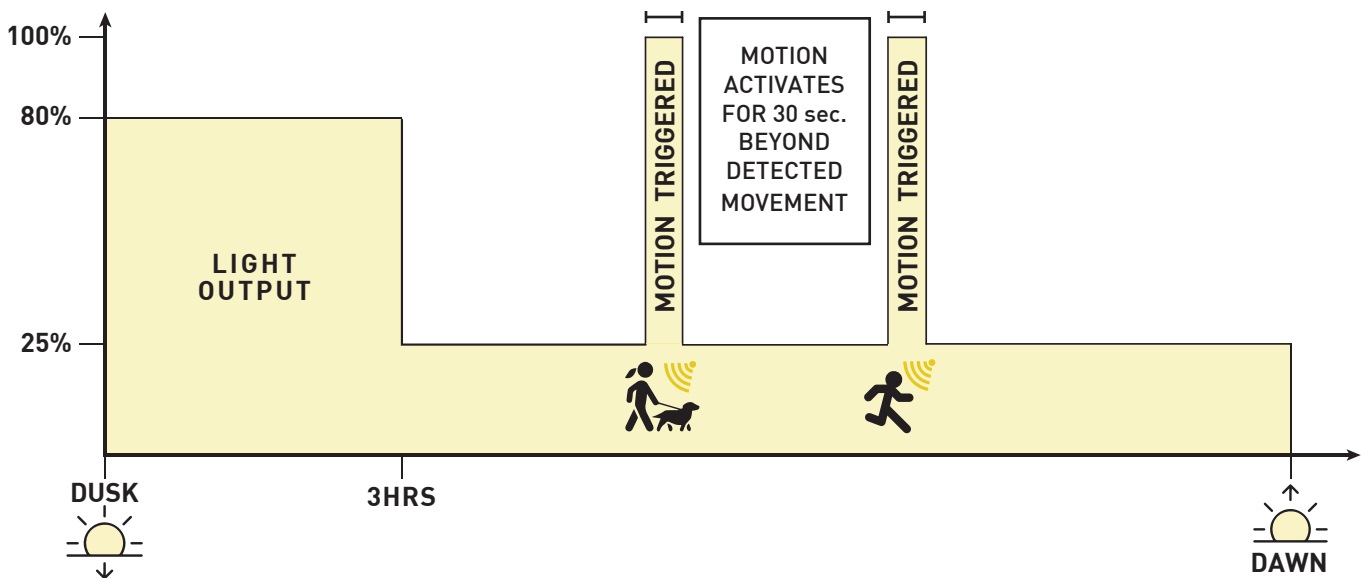

OPERATING PROFILE