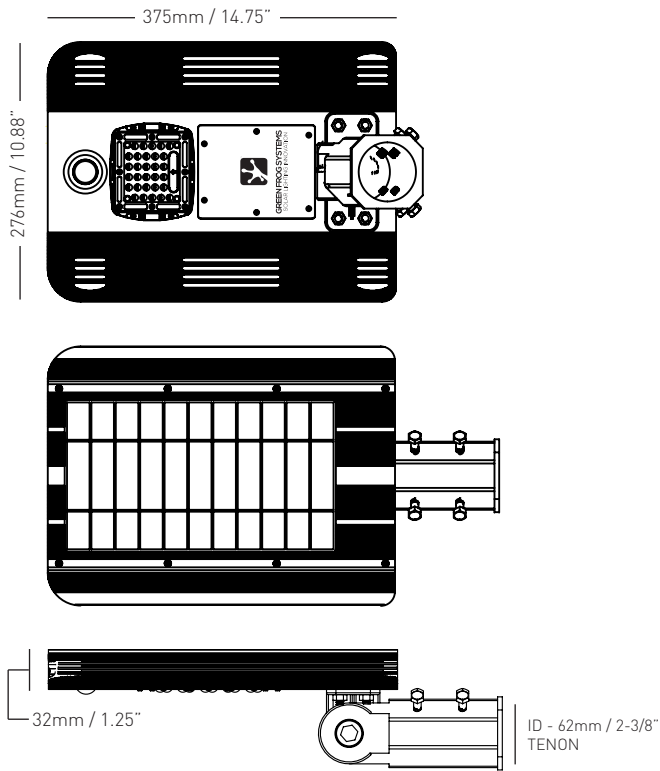

DIMENSIONS

GUARDIAN-7