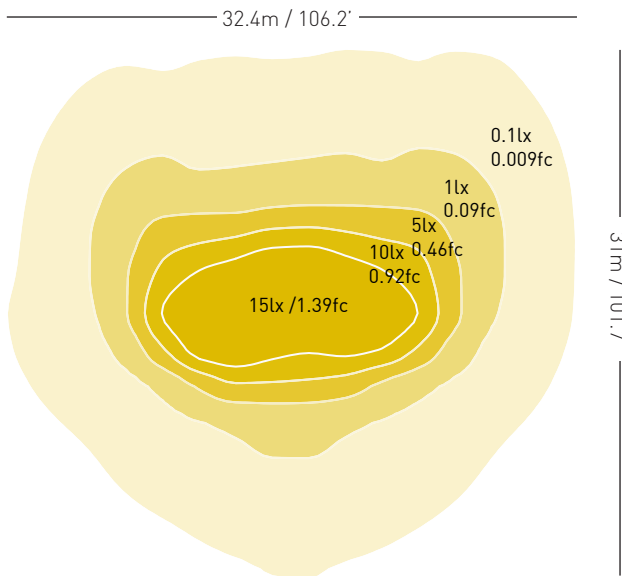

GUARDIAN-25 - MH 6m / 19ft @ 15° TILT